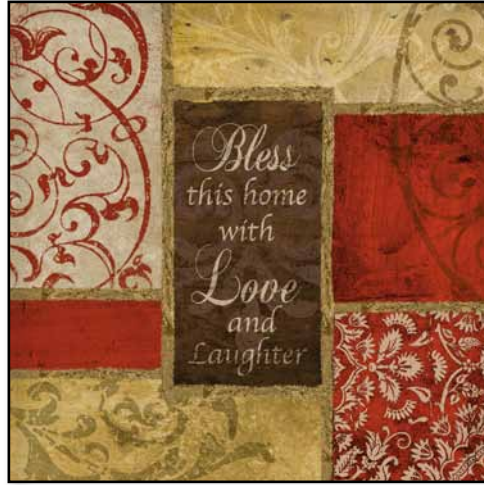

7944C-1224 12x24" H

"GOOD THINGS" by Lanie Loreth

7945C-1224 12x24" H

"BEST THINGS" by Michael Marcon

7904A-12      12x12"      Price Code: E  
7904A-6        6x6"        Price Code: A

"BLESS THIS HOUSE" by Michael Marcon