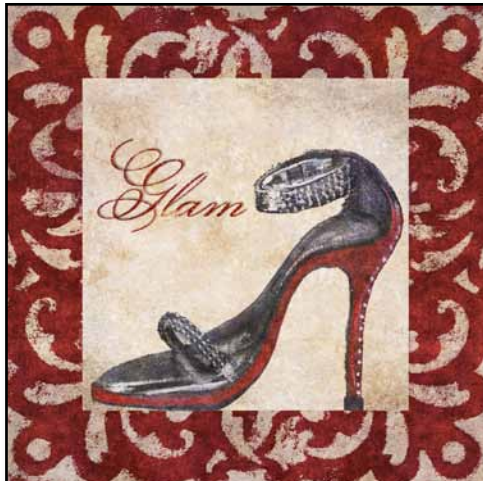

"STYLE" by Gina Ritter

7929B-16

16x20"

Price Code: G

"GLAM" by Gina Ritter

7930A-12

12x12"

Price Code: E